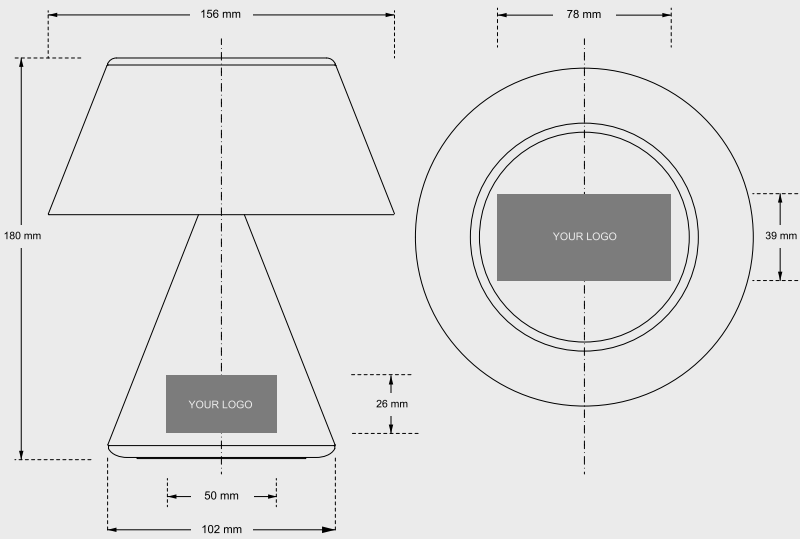

LBI*

MLP*

B2B RECOMMENDED CUSTOMIZATION

Suggested branding: silkscreen - laser

RETAIL PACKAGING

PACKING

Dimensions: 20.47 x 16.54 x 19.48" | 52.2 x 42.8 x 49.5 cm

Weight: 24.7lbs | 11.2 kg

Dimensions: Ø6.14 x 7" | Ø15.6 x 18 cm

LUMA L

SKU	COLORS	EAN	UPC
LH97MD	SOFT GOLD	3660491208629	810011121089
LH97DB	DARK BLUE	3660491208636	810011121096
LH97MAP	ALU POLISHED	3660491208681	810011121140
LH97MX	GUN METAL	3660491208698	810011121157
LH97DG1	DARK GREEN	3660491208643	810011121102
LH97DR	DARK RED	3660491208650	810011121119
LH97LB1	LIGHT BLUE	3660491208667	810011121126
LH97MLP	LIGHT PINK	3660491205260	810011121133